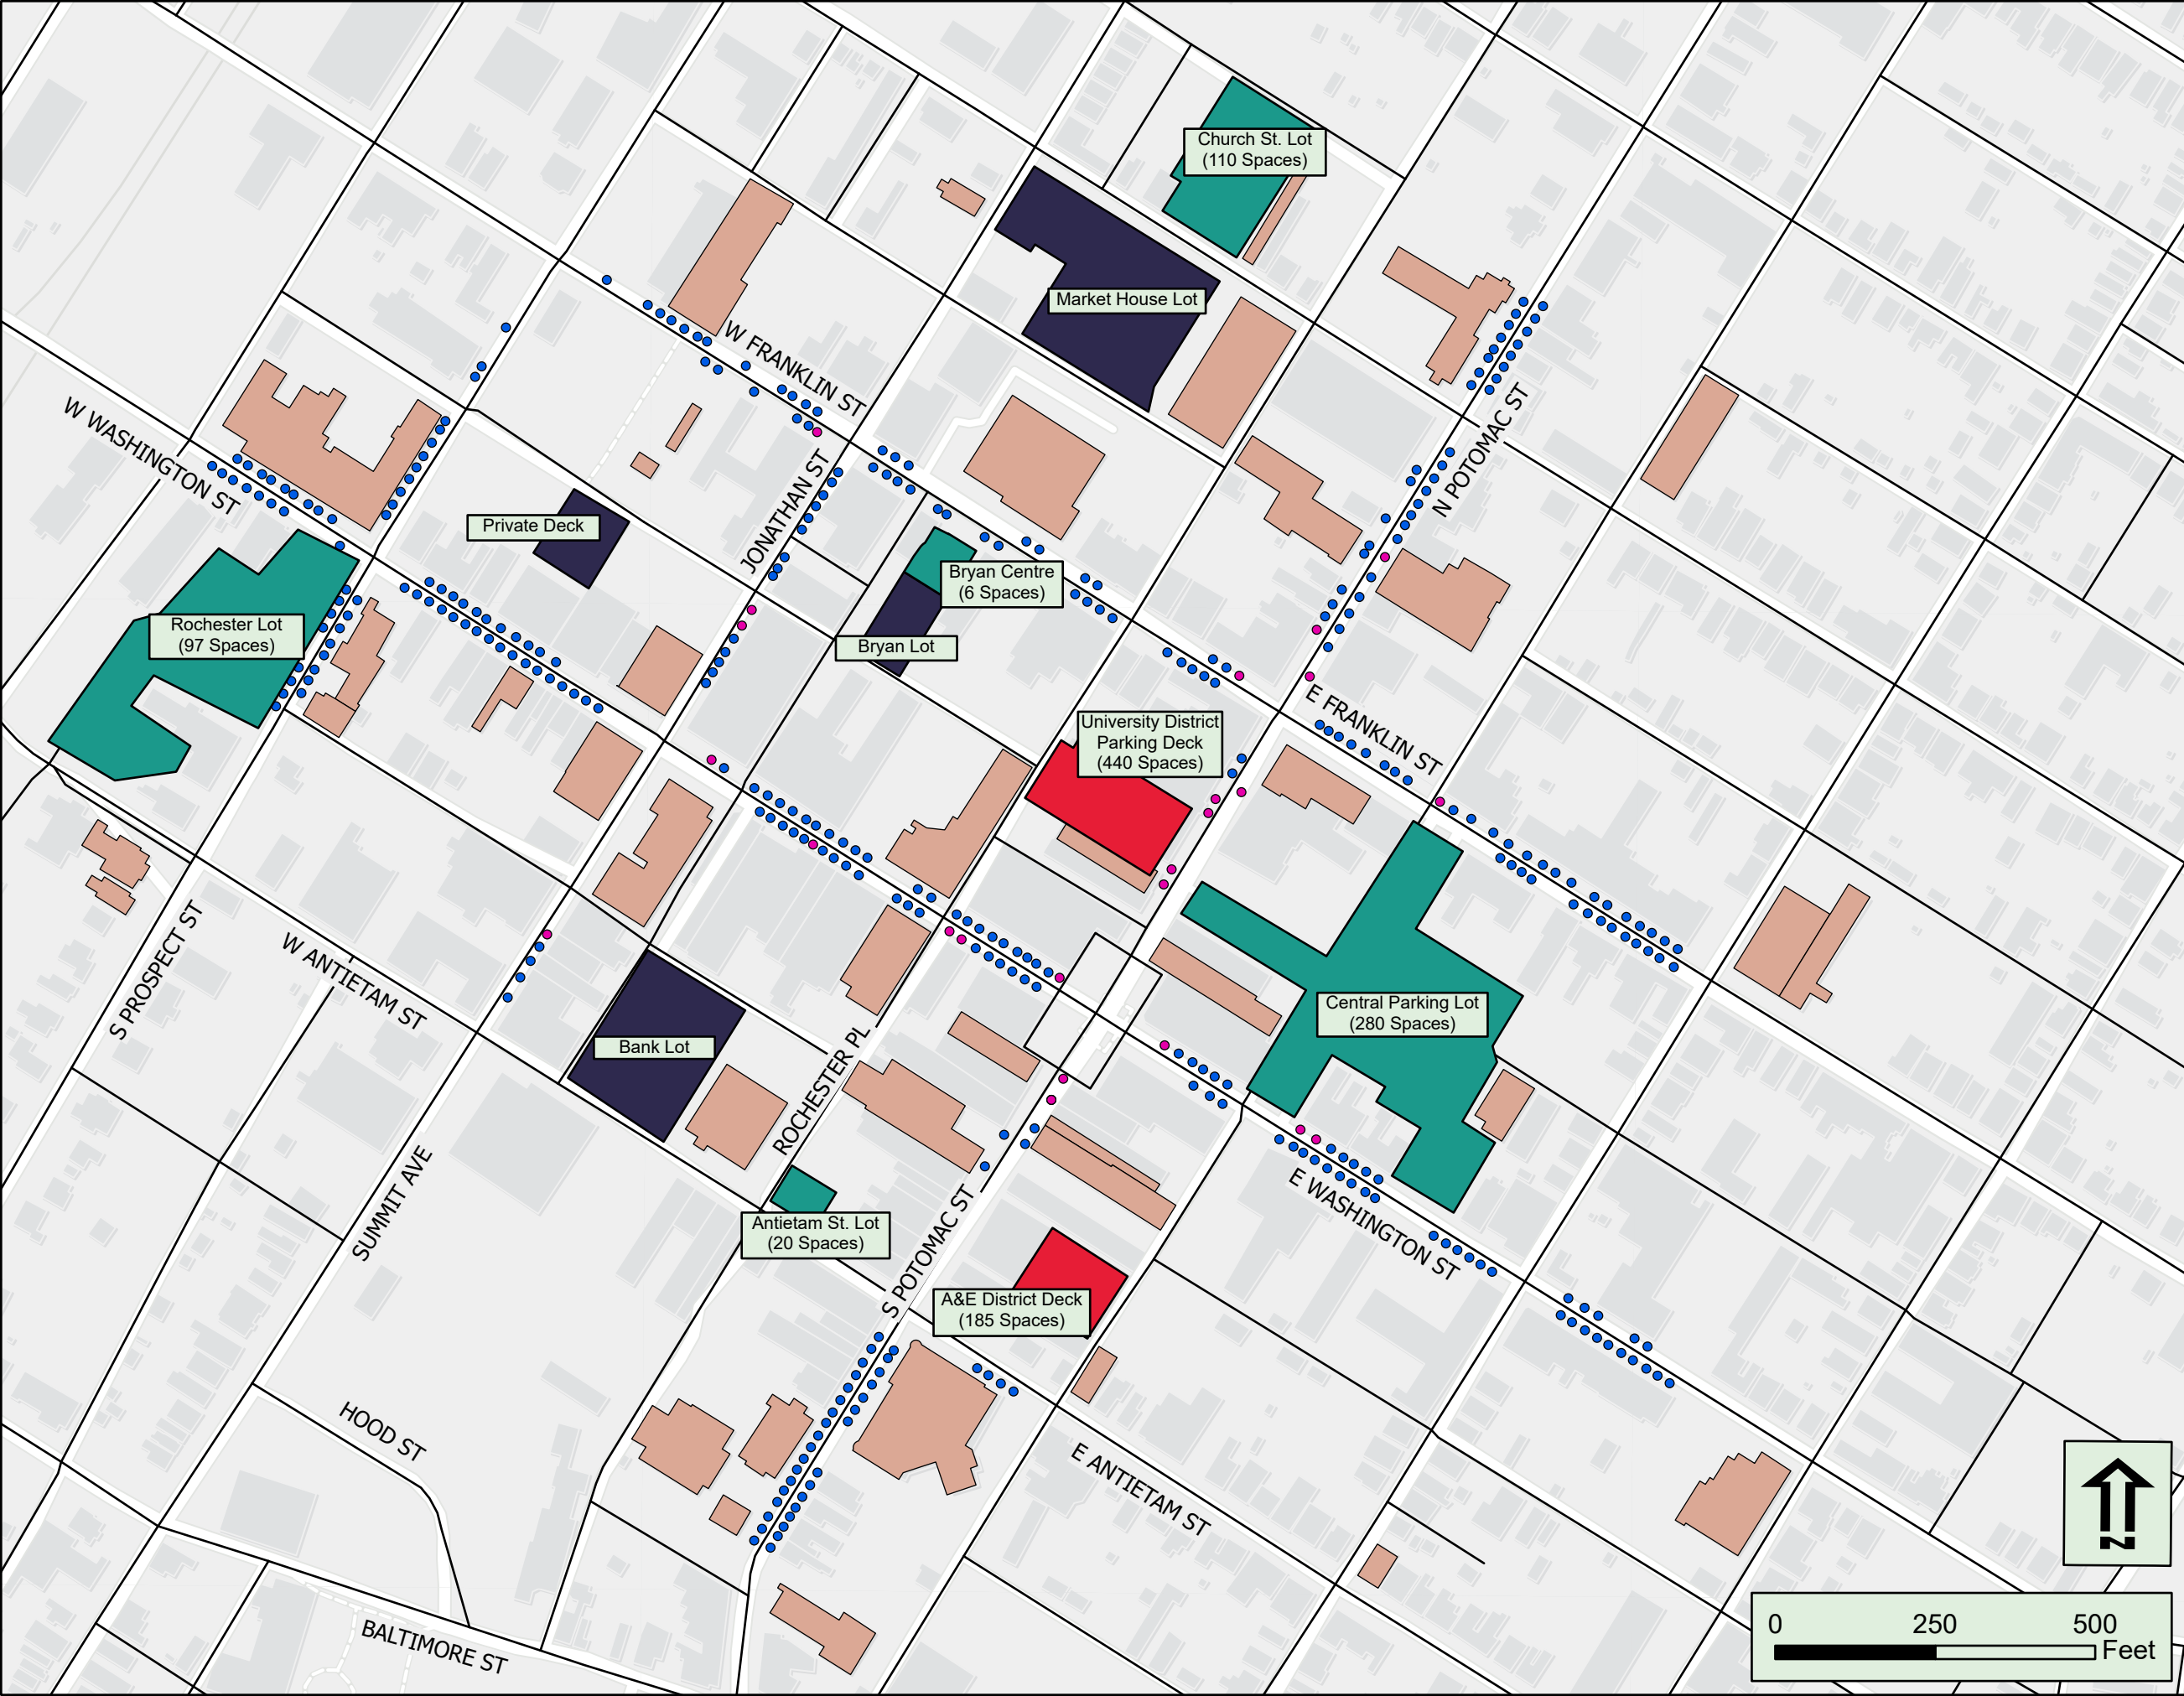

# Hagerstown City Center Parking Facilities

July 2023

- Street Centerlines
- Important Buildings

### Street Parking

- Regular Meter
- 30-Minute Meter

### Off-Street Parking Facilities

- Private Parking
- Public Deck
- Public Surface Lot

Note: Not all private parking areas are shown.

Map Projection:  
NAD 1983 StatePlane Maryland FIPS 1900 (US Feet)  
Map Data Source:  
City of Hagerstown, 2010  
Prepared by:  
Rylee Ely, GIS Coordinator, 07/19/2023  
M:\gis\ENGINEERING\PUBLIC\_WORKS  
GIS Projects\City Center Parking 2023