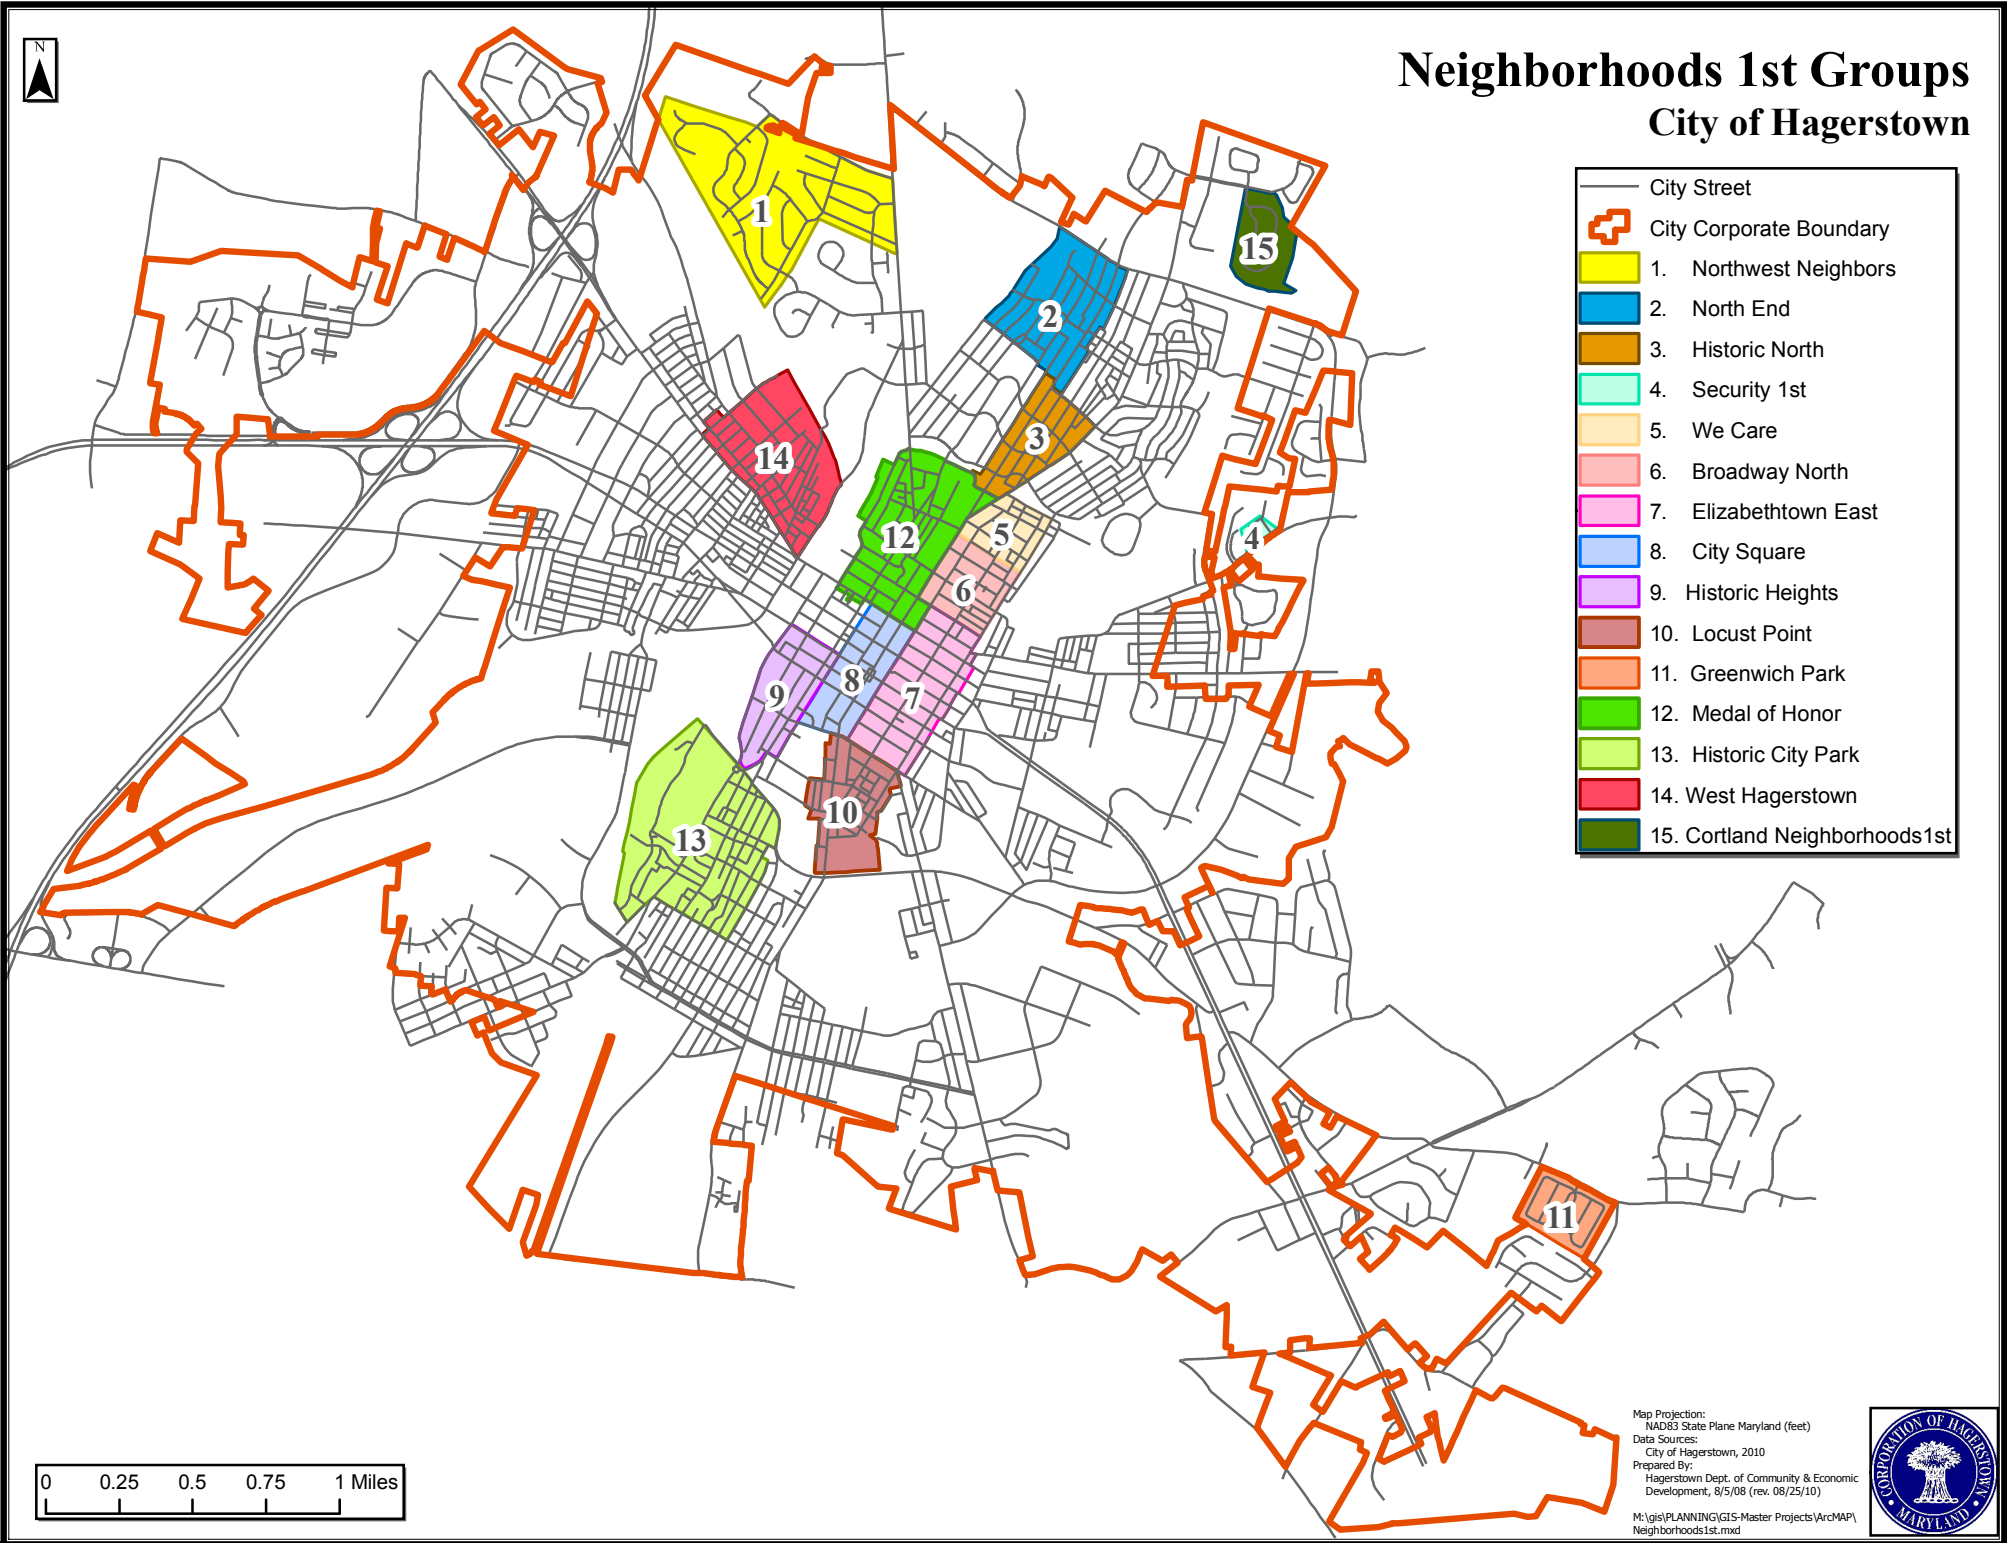

Neighborhoods 1st Groups

City of Hagerstown

- City Street
- City Corporate Boundary
- 1. Northwest Neighbors
- 2. North End
- 3. Historic North
- 4. Security 1st
- 5. We Care
- 6. Broadway North
- 7. Elizabethtown East
- 8. City Square
- 9. Historic Heights
- 10. Locust Point
- 11. Greenwich Park
- 12. Medal of Honor
- 13. Historic City Park
- 14. West Hagerstown
- 15. Cortland Neighborhoods 1st

Map Projection:
NAD83 State Plane Maryland (feet)
Data Sources:
City of Hagerstown, 2010
Prepared By:
Hagerstown Dept. of Community & Economic
Development, 8/5/08 (rev. 08/25/10)
M:\gis\PLANNING\GIS-Master Projects\ArcMAP\
Neighborhoods1st.mxd